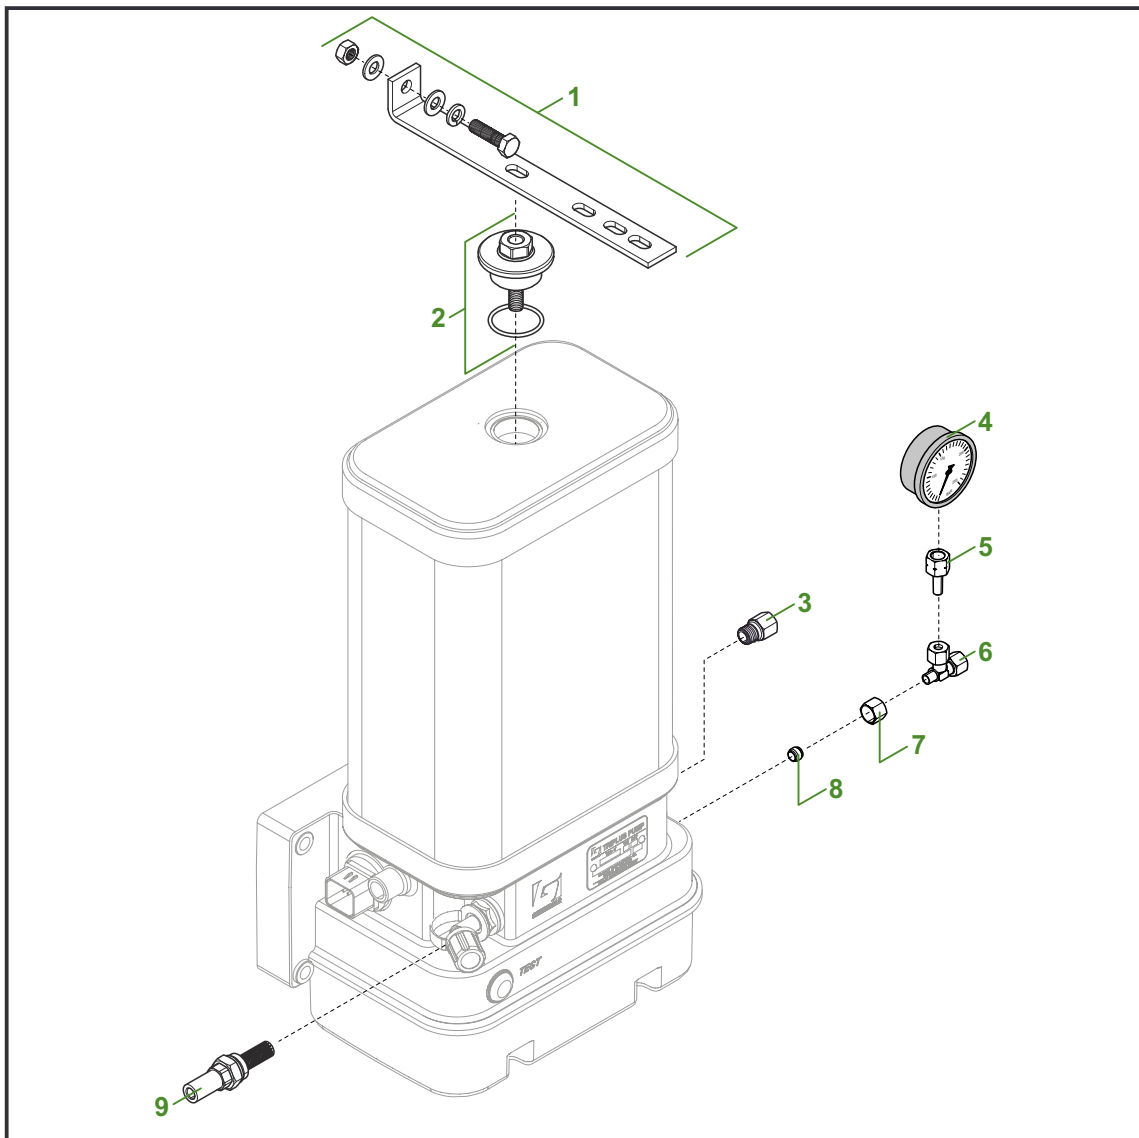

1.12 Optional parts

Pos	P/n new	P/n old	Description
1	F116961	-	Bracket kit reservoir
2	F604159	-	Screw + O-ring
3	F112487	-	Grease outlet 1/4" i/d
4	F119638	-	Manometer 0-400 bar
5	F114743	11616	Adapter ø6mm - G1/4"
6	F120891	11516	L-swivel coupling ø6mm
7	F113675	04716	Nut ø6mm - M12x1 (L-type)
8	F113676	04816	Cutting ring ø6mm (L-type)
9	F602134	-	Grease filter kit M8x1 i/d

Release date: October 2016