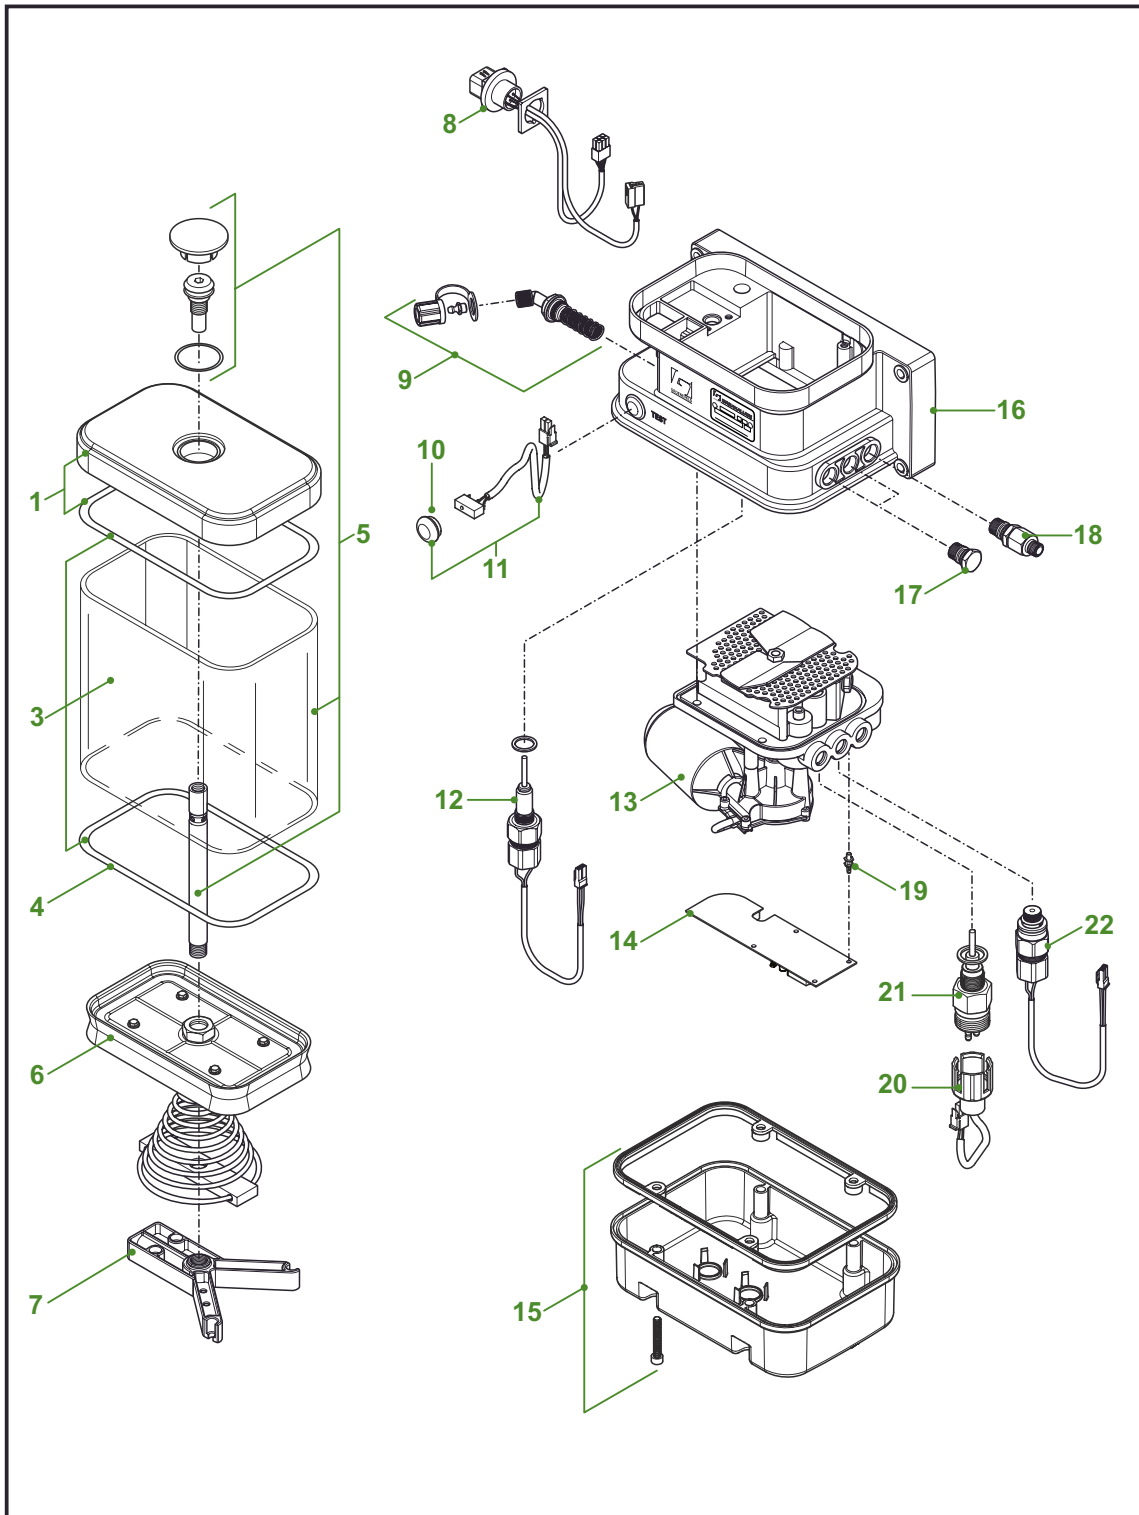

Release date: October 2016

1.6 BreakAlube-3 hammer pumps 4 liters

<i>P/n new</i>	<i>P/n old</i>	<i>Supply voltage</i>	<i>Capacity reservoir</i>	<i>Number of outlets</i>	<i>Grease delivery</i>	<i>Maximum pressure</i>
F129096 ¹⁾	-	12 Vdc	4 liters	1	4 cc/min	275 bar
F129072 ¹⁾	-	24 Vdc	4 liters	1	4 cc/min	275 bar
F129095 ²⁾	-	24 Vdc	4 liters	1	4 cc/min	275 bar

¹⁾ Pump including grease.

²⁾ Pump excluding grease.

<i>Pos</i>	<i>P/n new</i>	<i>P/n old</i>	<i>Description</i>	<i>Pos</i>	<i>P/n new</i>	<i>P/n old</i>	<i>Description</i>
1	F112915		Cover inc O-ring	13	F600581	-	Pump unit 12 Vdc
3	F172548	-	Reservoir 4 liter		F129105	-	Pump unit 24 Vdc
4	F111856	89301	O-ring	14	F130186	-	Timer 12 / 24 Vdc
5	F121160	-	Shaft kit 4 l reservoir	15	F112864	87701	Bottom cover
6	F127230	-	Follower plate 4 l	16	F112320	-	Pump body
7	F115745		Support kit	17	F112265	02816	Pump outlet plug
8	F129103	-	Cable harness	18	F112266	-	Pump outlet M12x1.5
9	F118171	-	Grease filter kit	19	F111296	88301	Timer clip
10	F117253	87301	Test switch	20	F129115	-	Cable harness
11	F112867	87401	Test switch kit	21	F120571	-	Pressure switch 20 bar
12	F601391	-	Low level sensor	22	F129108	-	Relief valve 300 bar

ATTENTION !

You can NOT extend the BreakAlube pump with a progressive divider block(s), because the type of grease (addition with copper) is used for the hammerlube.