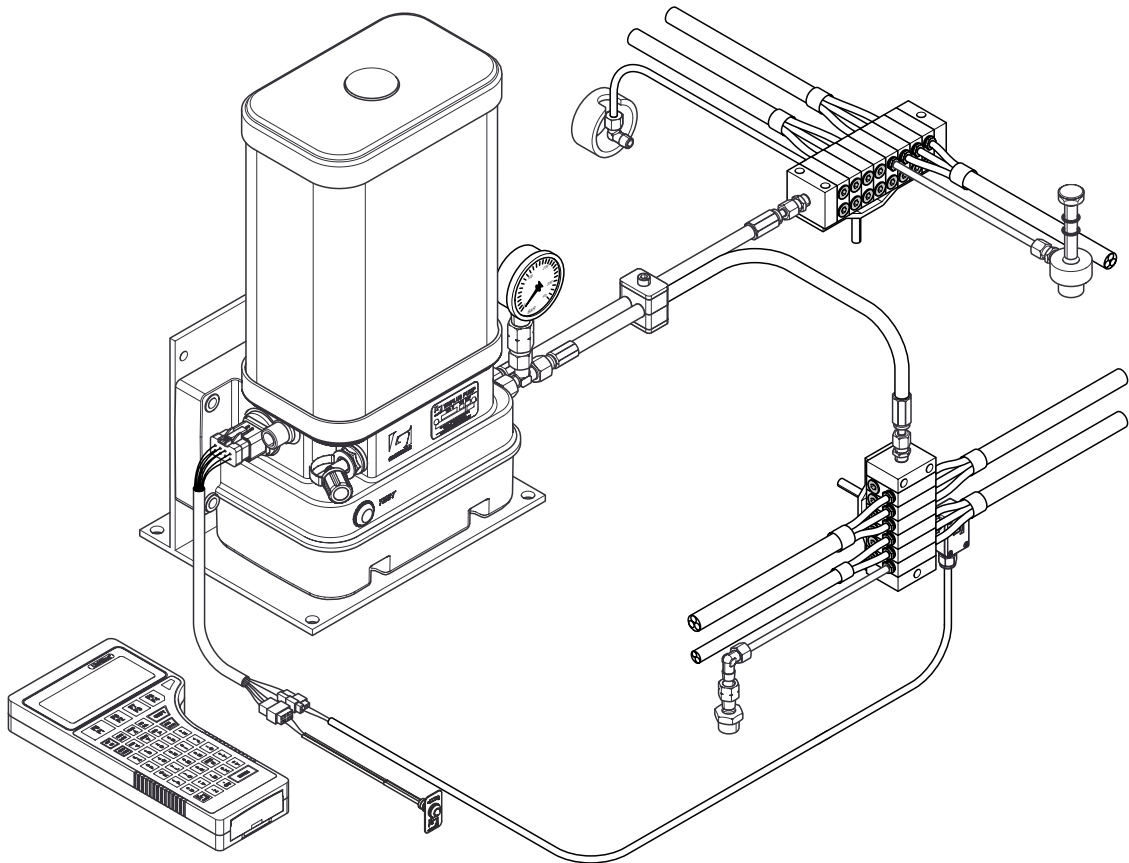

Parts Manual

Automatic Progressive Greasing Systems

F213259R08

YOUR EFFICIENCY IS OUR CHALLENGE