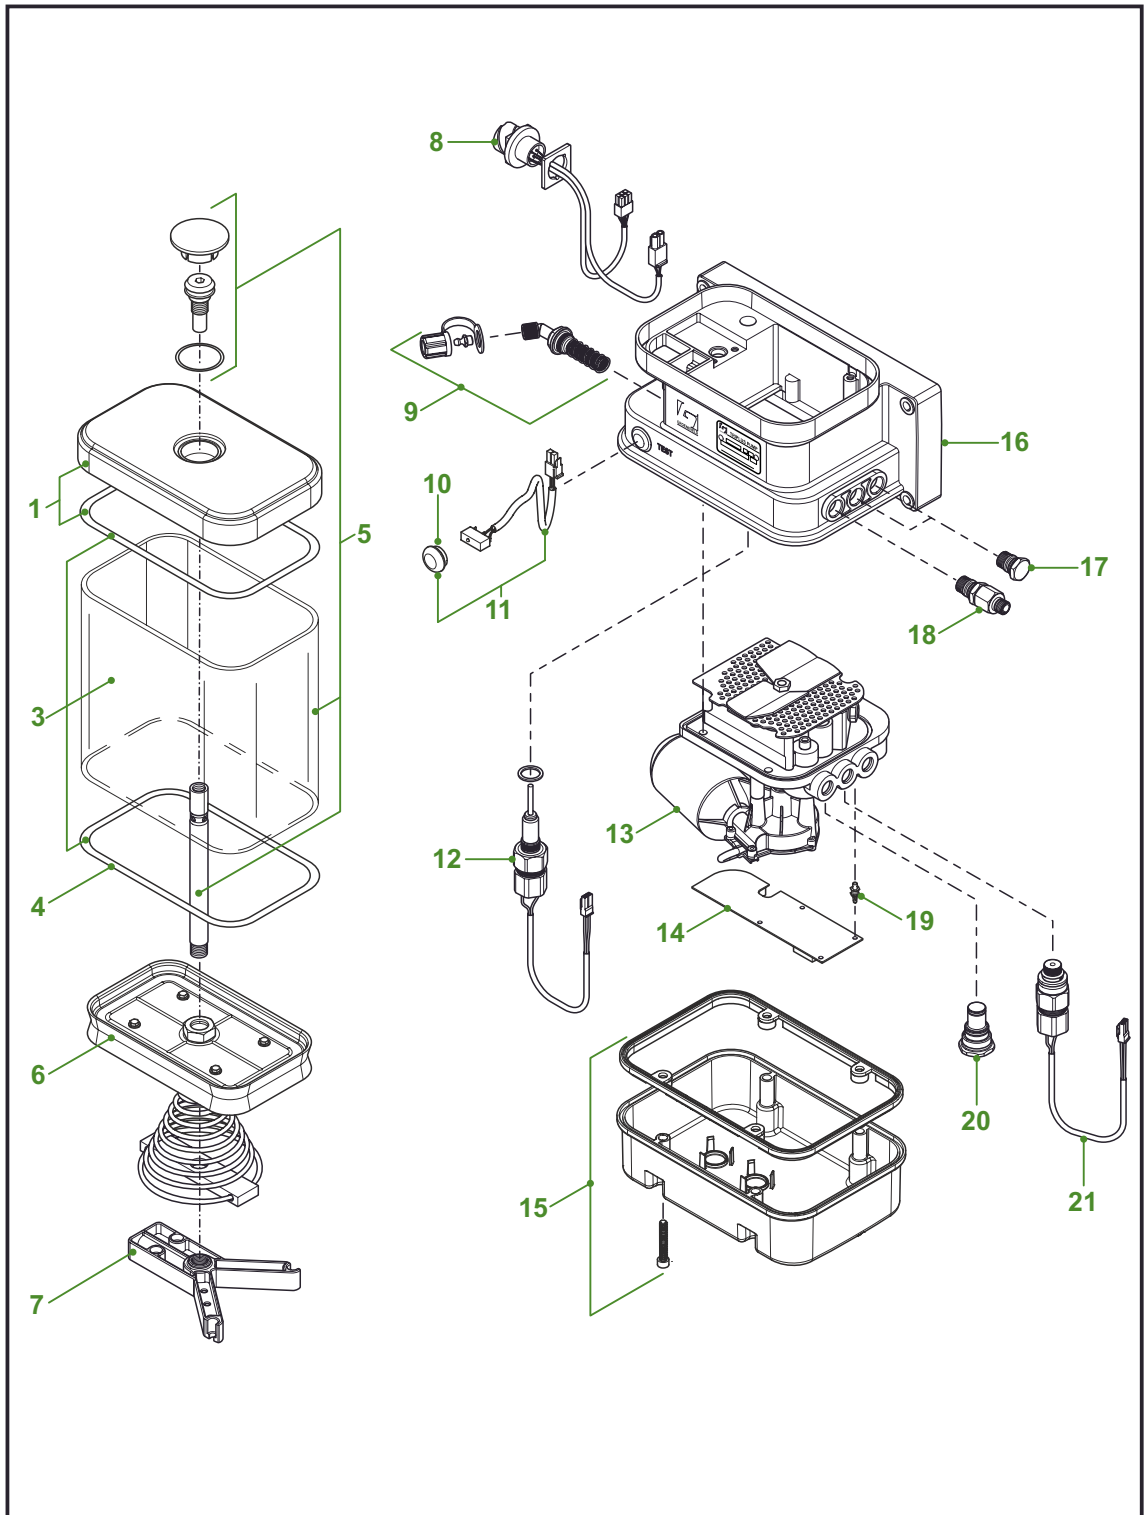

Release date: October 2016

1.10 TriPlus-2 trailer pumps 1.5 - 4 liters (expired, replaced by TriPlus-3)

<i>P/n new</i>	<i>P/n old</i>	<i>Supply voltage</i>	<i>Capacity reservoir</i>	<i>Number of outlets</i>	<i>Grease delivery</i>	<i>Maximum pressure</i>
F113641	03816	24 Vdc	3 liters	1	2.5 cc/min	275 bar

<i>Pos</i>	<i>P/n new</i>	<i>P/n old</i>	<i>Description</i>	<i>Pos</i>	<i>P/n new</i>	<i>P/n old</i>	<i>Description</i>
1	F112915		Cover inc O-ring	12	F115728	-	Low level sensor
3	F172547	-	Reservoir kit 3 liter	13	F115758	-	Pump unit 24 Vdc
4	F111856	89301	O-ring	14	F212094		Timer exchange kit *)
5	F121173	-	Shaft kit 3 l reservoir	15	F112864	87701	Bottom cover
6	F112862	89001	Follower plate 1.5 - 3 l	16	F112320	-	Pump body
7	F112590	08717	Support	17	F112265	02816	Pump outlet plug
8	F115730	-	Cable harness	18	F113672	02916	Pump outlet M12x1.5
9	F118171	-	Grease filter kit	19	F111296	88301	Timer clip
10	F117253	87301	Push butt. test switch	20	F112264	-	Plug
11	F170210		Test switch kit	21	F115726	-	Pressure switch 300bar

*) Replaces F117099 / F115738 timers