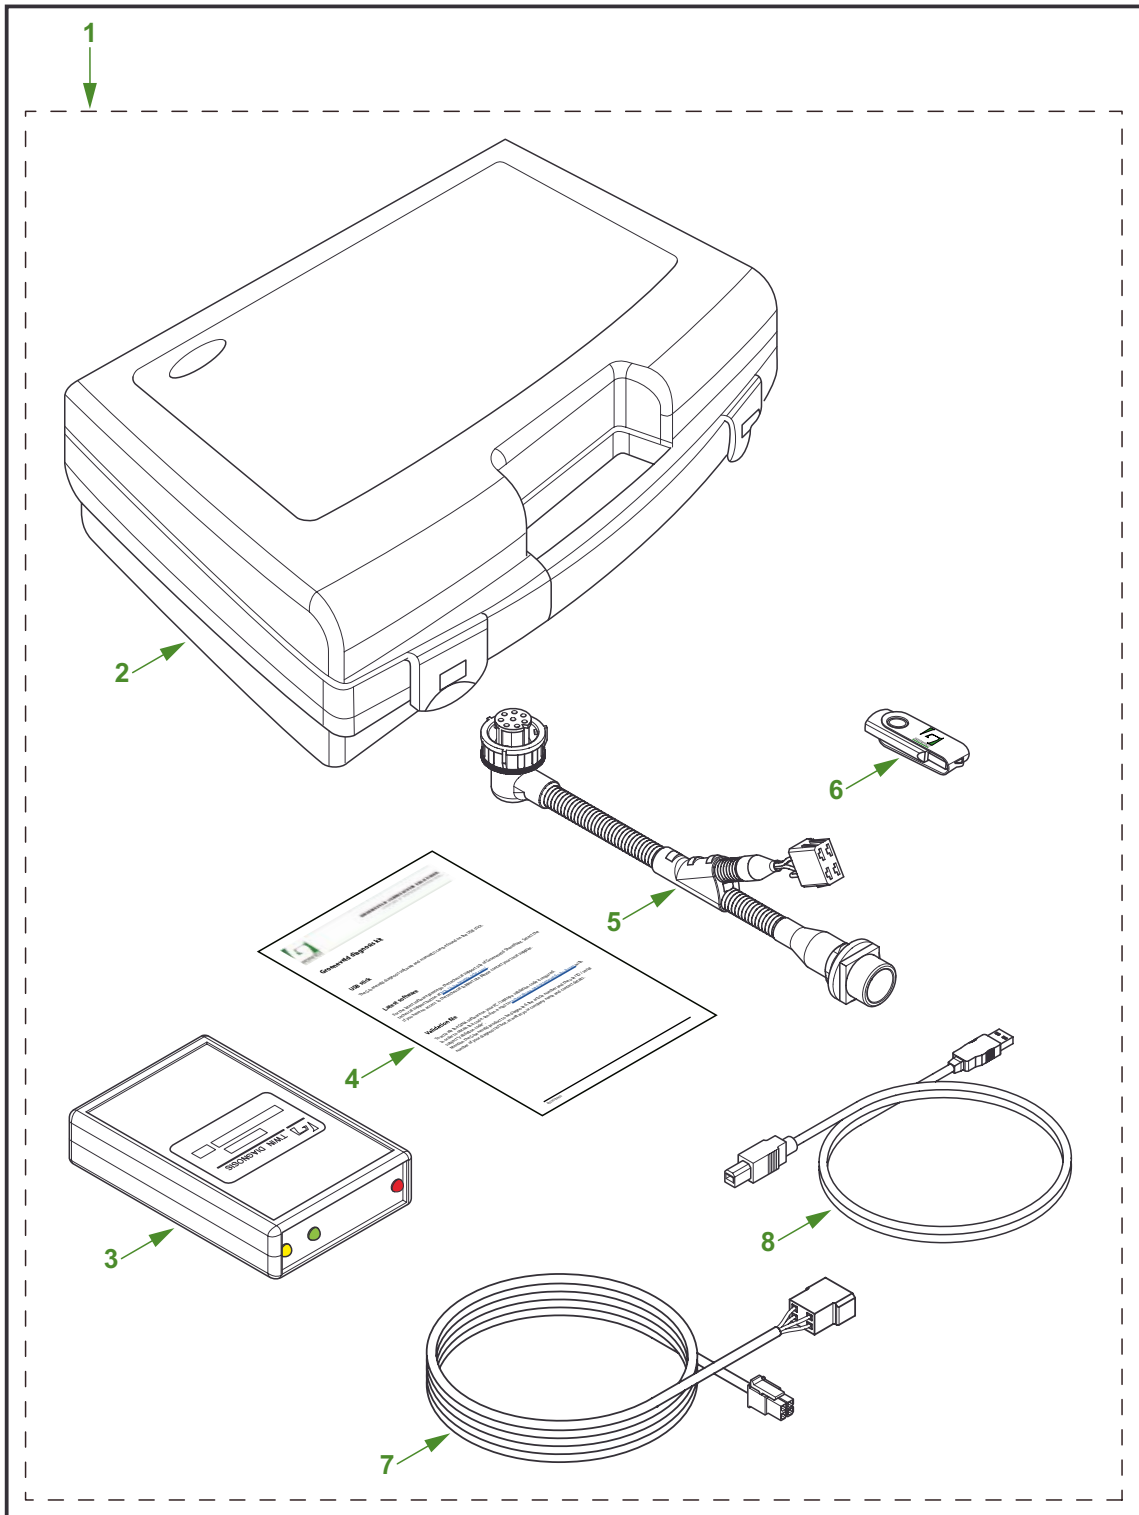

Release date: October 2016

4.3 BreakAlube-2 PC-GINA kit

<i>Pos</i>	<i>Part nr.</i>	<i>Description</i>
1	F126810	BreakAlube-2 PC-GINA kit
2	F121605	Diagnosis case
3	F124299	Diagnosis interface
4	F603607	Diagnosis kit instruction
5	F113110	Y-cable TriPlus-2 / BreakAlube-2 / OnePlus / Oilmaster
6	F603606	USB BreakAlube PC-GINA
7	F124311	Data cable PC-GINA
8	F124309	USB cable
	-	Validation code BreakAlube