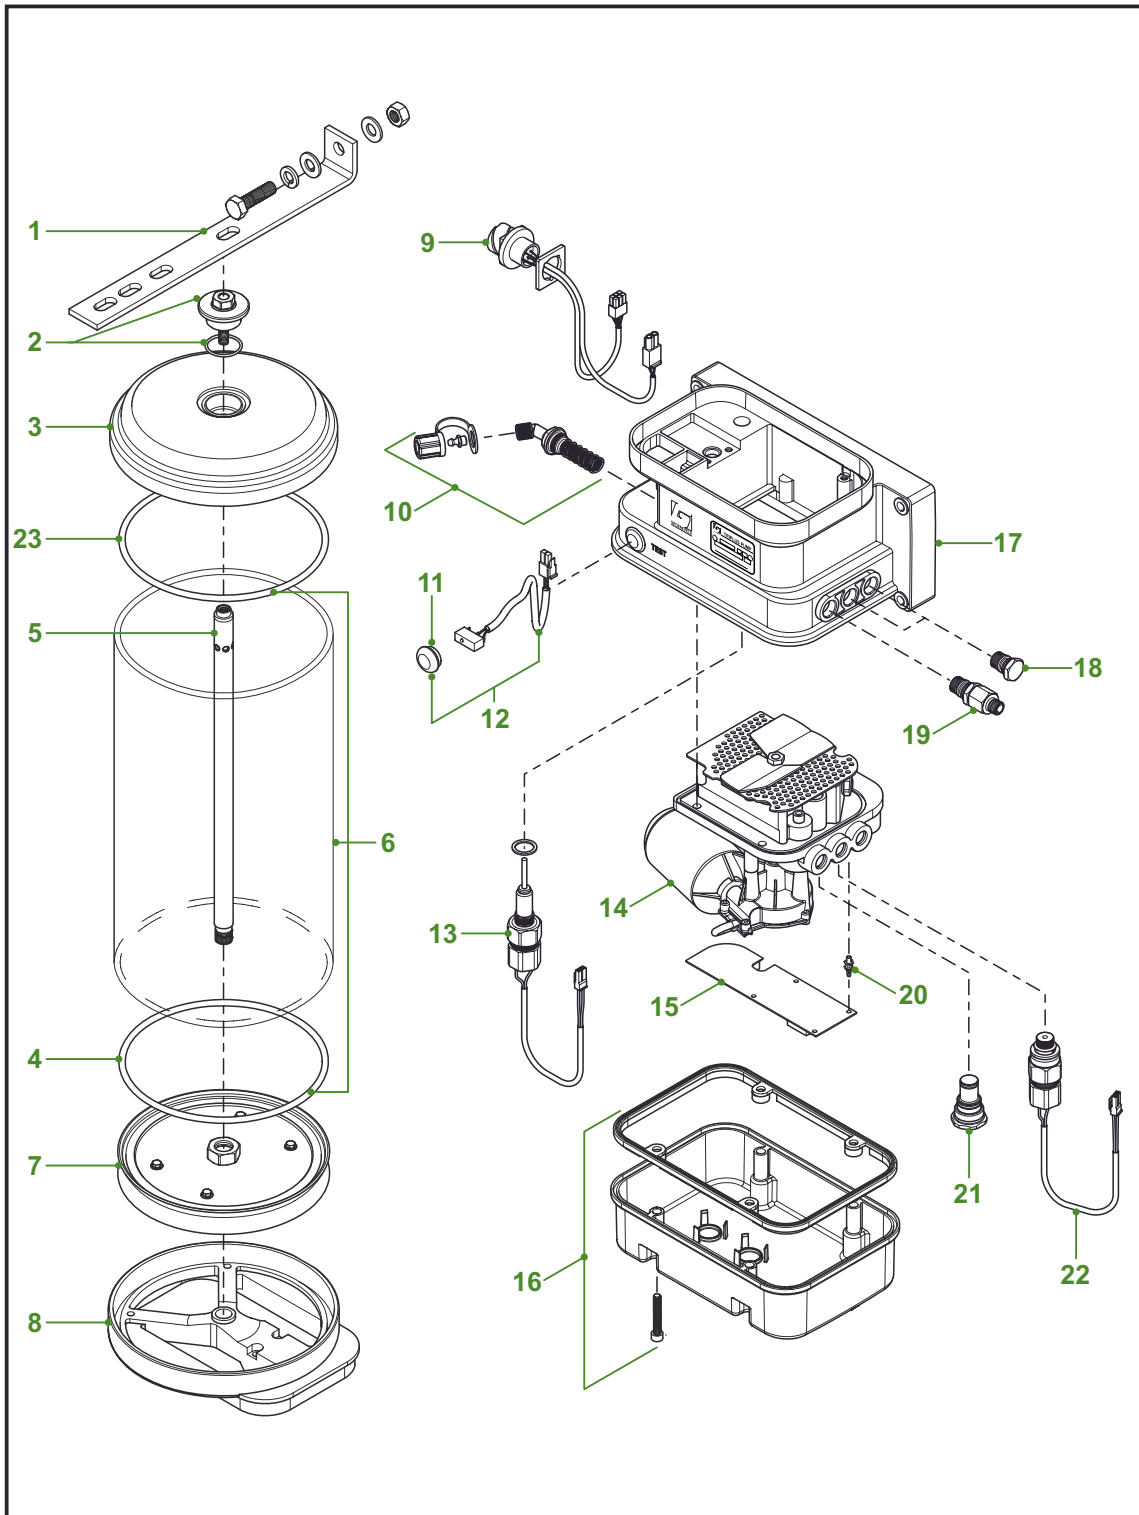

Release date: October 2016

1.11 TriPlus-2 truck pumps 8 liters (expired, replaced by TriPlus-3)

<i>P/n new</i>	<i>P/n old</i>	<i>Supply voltage</i>	<i>Capacity reservoir</i>	<i>Number of outlets</i>	<i>Grease delivery</i>	<i>Maximum pressure</i>
F116991	-	24 Vdc	8 liters	1	2.5 cc/min	275 bar

<i>Pos</i>	<i>P/n new</i>	<i>P/n old</i>	<i>Description</i>	<i>Pos</i>	<i>P/n new</i>	<i>P/n old</i>	<i>Description</i>
1	F116961	-	Bracket kit reservoir	12	F170210		Test switch kit
2	F604158	-	Screw + O-ring	13	F601390	-	Low level sensor
3	F103049	37501	Cover	14	F115758	-	Pump unit 24 Vdc
4	F110151	30601	O-ring	15	F212093		Timer exchange kit *)
5	F121174	21417	Shaft 8 l reservoir	16	F112864	87701	Bottom cover
6	F172535	35001	Reservoir kit 8 liter	17	F112320	-	Pump body
7	F117029	21517	Follower plate 8 l	18	F112265	02816	Pump outlet plug
8	F117037	-	Adapter 4 l -> 8 l	19	F113672	02916	Pump outlet M12x1.5
9	F115730	-	Cable harness	20	F111296	88301	Timer clip
10	F118171	-	Grease filter kit	21	F112264	-	Plug
11	F117253	87301	Test switch	22	F115726	-	Pressure switch 300bar
				23	F000715		O-ring

*) Replaces F117099 / F115738 timers