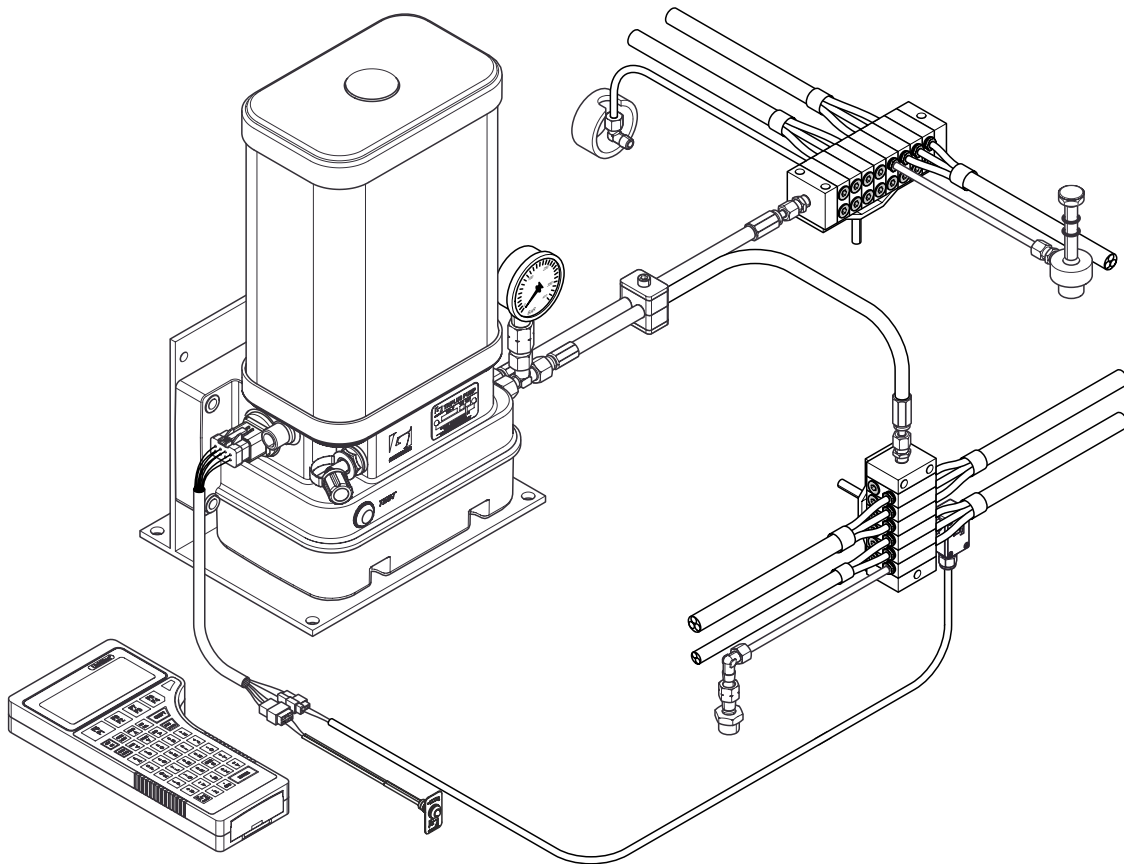

1. PUMPS

Release date: October 2016

YOUR EFFICIENCY IS OUR CHALLENGE

Release date: October 2016

1.1 TriPlus-3 truck pumps 1.5 - 4 liters

<i>P/n new</i>	<i>P/n old</i>	<i>Supply voltage</i>	<i>Capacity reservoir</i>	<i>Number of outlets</i>	<i>Grease delivery</i>	<i>Maximum pressure</i>
F129081	-	12 Vdc	1.5 liters	2	2.5 cc/min	275 bar
F129082	-	24 Vdc	1.5 liters	2	2.5 cc/min	275 bar
F129077	-	12 Vdc	3 liters	1	2.5 cc/min	275 bar
F129083	-	12 Vdc	3 liters	3	2.5 cc/min	275 bar
F129074	-	24 Vdc	3 liters	1	2.5 cc/min	275 bar
F129075	-	24 Vdc	3 liters	2	2.5 cc/min	275 bar
F129076	-	24 Vdc	3 liters	3	2.5 cc/min	275 bar
F129079	-	12 Vdc	4 liters	1	2.5 cc/min	275 bar
F129070	-	24 Vdc	4 liters	1	2.5 cc/min	275 bar