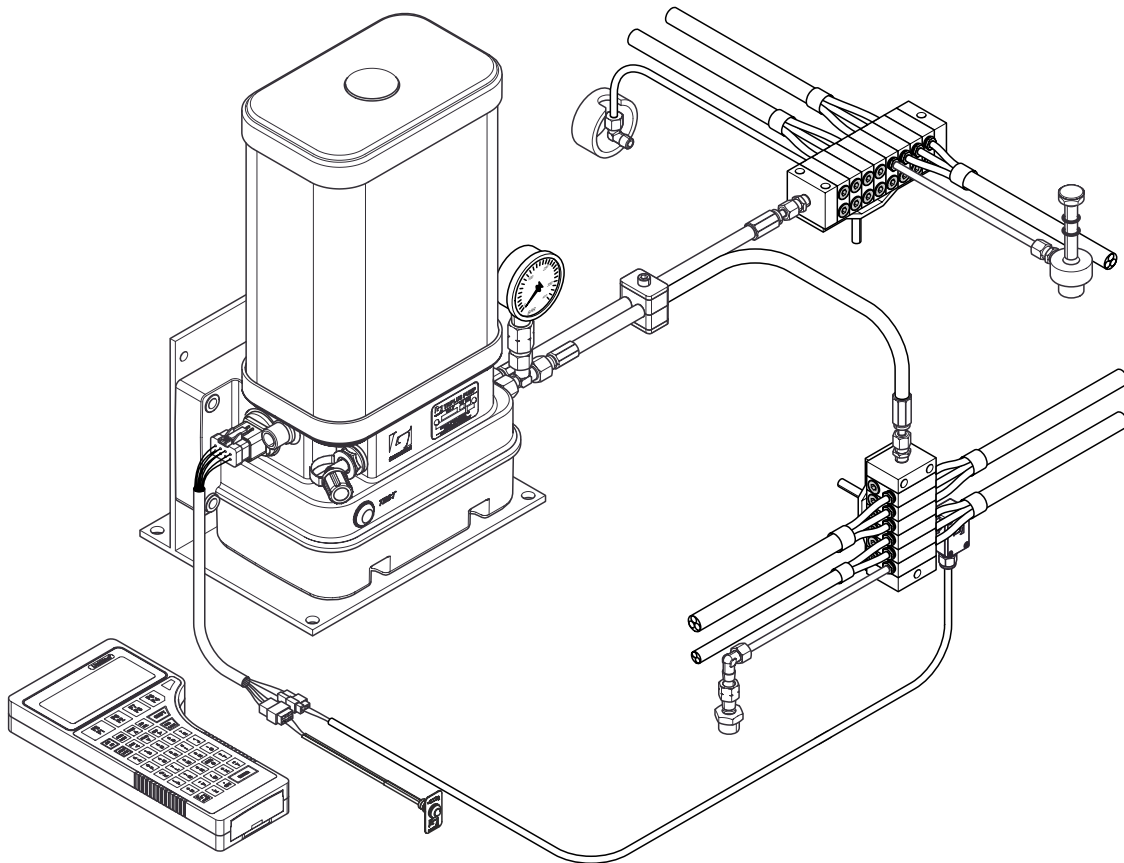

Automatic Progressive Greasing Systems

Pos	P/n new	P/n old	Description
	F605537		Self-locking nut M5 Zn/Ni
18	F604828		Bracket 3 - 5 middle blocks Zn/Ni
	F604827		Bracket 6 - 8 middle blocks Zn/Ni
	F604826		Bracket 9 - 12 middle blocks Zn/Ni
19	F114874	43502	Male stud coupling M10x1 - ø6mm
20	F114877	43902	Male stud elbow M10x1 - ø6mm
21	F604956		Bracket 4 - 10 middle blocks Zn/Ni
22	F604907		Bracket 3 - 10 middle blocks Zn/Ni
	F604957		Bracket 4 - 12 middle blocks Zn/Ni

Release date: October 2016

4. DIAGNOSTIC TOOLS

Release date: October 2016

YOUR EFFICIENCY IS OUR CHALLENGE