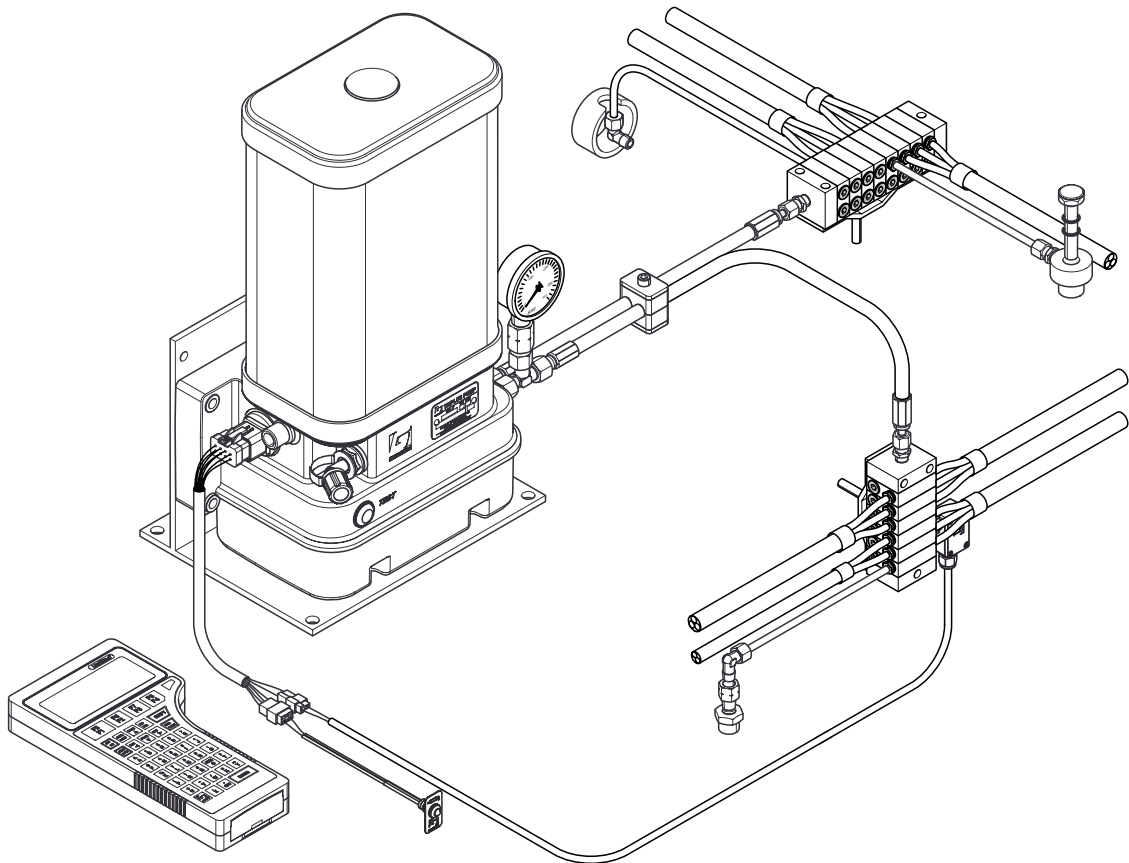

Release date: October 2016

2. ELECTRICAL PARTS

Release date: October 2016

YOUR EFFICIENCY IS OUR CHALLENGE

Release date: October 2016

2.1 Electrical parts

Pos	P/n new	P/n old	Description
1	F108680	08116	BreakAlube-2 / OnePlus / TriPlus-2 cable harness 8-core / 7 meter / ADR
	F123744	08016	BreakAlube-2 / OnePlus / TriPlus-2 cable harness 8-core / 15 meter / ADR
	F108688	08316	TriPlus-2 cable harness 2-core / 12 meter / trailer
2	F114443	13112	BreakAlube-2 / OnePlus-2 / TriPlus-2 connector kit 8-core
3	F129671	-	BreakAlube-2 / TriPlus-2 -> BreakAlube-3 / TriPlus-3 cable
4	F129142	-	BreakAlube-3 / TriPlus-3 cable harness 8-core / 7 meter / truck
	F129827	-	BreakAlube-3 / TriPlus-3 cable harness 8-core / 15 meter / truck
	F129775	-	TriPlus-3 cable harness 3-core / 7 meter / trailer
	F129143	-	TriPlus-3 cable harness 5-core / 7 meter / trailer
	F123724	-	EcoPlus cable harness 8-core / 7 meter
	F123728	-	EcoPlus cable harness 8-core / 15 meter
	F129143		EcoPlus cable harness 5-core / 7 meter trailer
5	F127305	-	BreakAlube-3 / TriPlus-3 connector kit 8-core
6	F106633	15033	Cable harness
7	F113015	00617	Cover flat plate sleeve
8	F113014	00517	Flat plate sleeve
9	F175119	-	Switch 24 Vdc on/off
10	F112769	24933	Bulb 12 Vdc
	F116127	20633	Bulb 24 Vdc
11	F175122	-	Text window
12	F112842	86801	Lamp cover yellow
13	F105891	24009	LED yellow
14	F120306	97601	Text plate LED