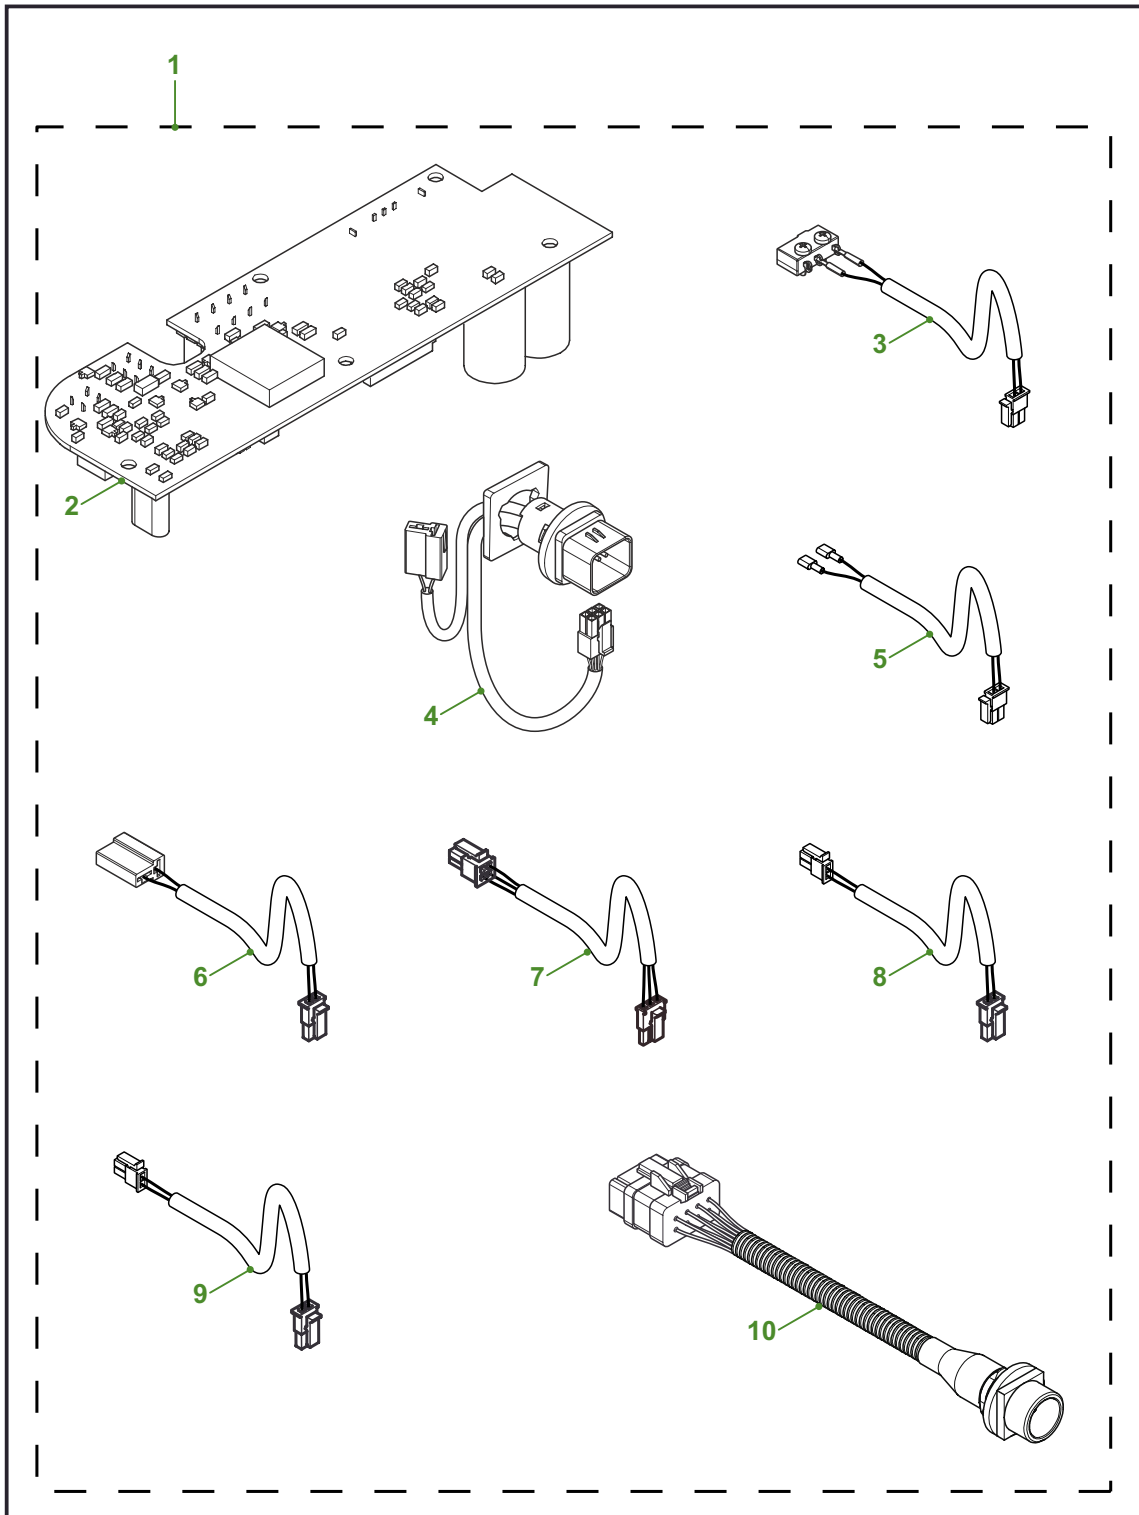

Release date: October 2016

1.7 Repair kit TriPlus-2 -> TriPlus-3 timer (truck)

<i>Pos</i>	<i>P/n new</i>	<i>P/n old</i>	<i>Description</i>	<i>Pos</i>	<i>P/n new</i>	<i>P/n old</i>	<i>Description</i>
1	F212093	-	Repair kit complete	6	F212089	-	Cable pump motor
2	F130186	-	Timer 12 /24 Vdc	7	F212090	-	Cable revolution sensor
3	F112867	87401	Test switch kit	8	F212091	-	Cable low level sensor
4	F129100	-	TriPlus-3 cable truck	9	F212092	-	Cable release valve
5	F129114	-	Cable 3-way valve (2x)	10	F129671	-	TriPlus-2 -> 3 cable

1.8 Repair kit TriPlus-2 -> TriPlus-3 timer (trailer)

<i>Pos</i>	<i>P/n new</i>	<i>P/n old</i>	<i>Description</i>	<i>Pos</i>	<i>P/n new</i>	<i>P/n old</i>	<i>Description</i>
1	F212094	-	Repair kit complete	6	F212089	-	Cable pump motor
2	F130186	-	Timer 12 /24 Vdc	7	F212090	-	Cable revolution sensor
3	F112867	87401	Test switch kit	8	F212091	-	Cable low level sensor
4	F129101	-	TriPlus-3 cable trailer	9	F212092	-	Cable release valve
5	F129114	-	Cable 3-way valve (2x)	10	F129671	-	TriPlus-2 -> 3 cable