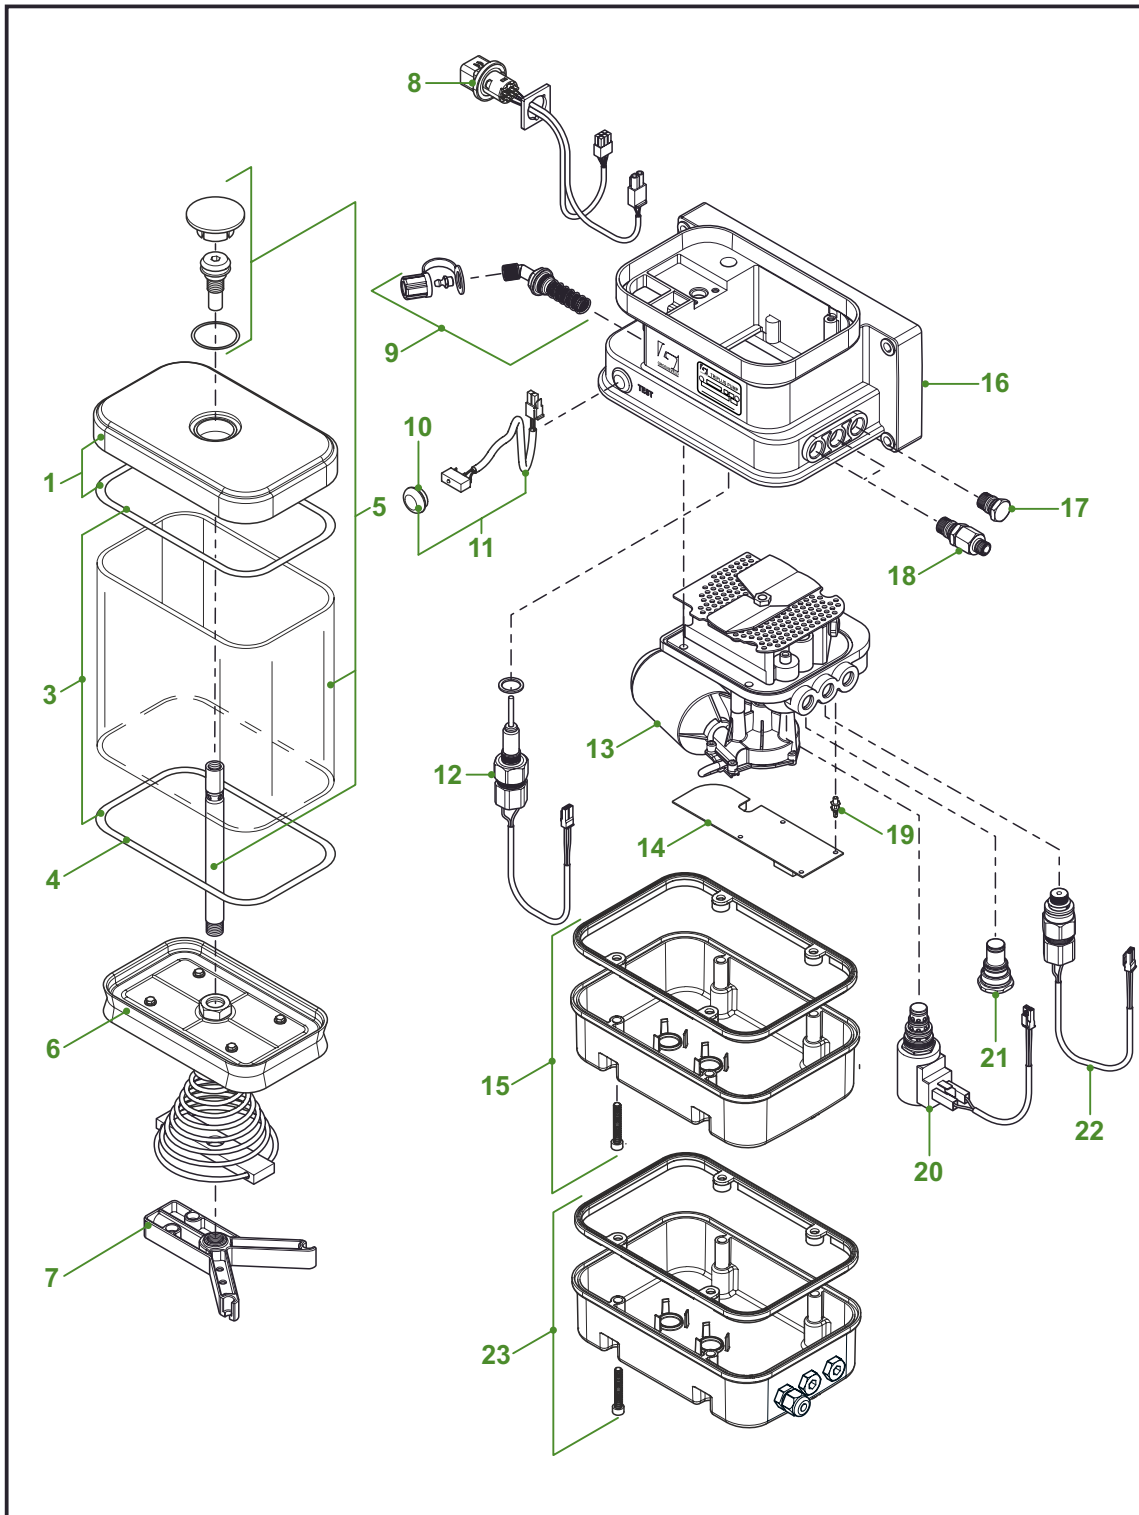

Release date: October 2016

1.1 TriPlus-3 truck pumps 1.5 - 4 liters

<i>P/n new</i>	<i>P/n old</i>	<i>Supply voltage</i>	<i>Capacity reservoir</i>	<i>Number of outlets</i>	<i>Grease delivery</i>	<i>Maximum pressure</i>
F129081	-	12 Vdc	1.5 liters	2	2.5 cc/min	275 bar
F129082	-	24 Vdc	1.5 liters	2	2.5 cc/min	275 bar
F129077	-	12 Vdc	3 liters	1	2.5 cc/min	275 bar
F129083	-	12 Vdc	3 liters	3	2.5 cc/min	275 bar
F129074	-	24 Vdc	3 liters	1	2.5 cc/min	275 bar
F129075	-	24 Vdc	3 liters	2	2.5 cc/min	275 bar
F129076	-	24 Vdc	3 liters	3	2.5 cc/min	275 bar
F129079	-	12 Vdc	4 liters	1	2.5 cc/min	275 bar
F129070	-	24 Vdc	4 liters	1	2.5 cc/min	275 bar

<i>Pos</i>	<i>P/n new</i>	<i>P/n old</i>	<i>Description</i>	<i>Pos</i>	<i>P/n new</i>	<i>P/n old</i>	<i>Description</i>
1	F112915		Cover inc O-ring	12	F601391	-	Low level sensor
3	F119664	-	Reservoir kit 1.5 liter	13	F129668	-	Pump unit 12 Vdc
	F172547	-	Reservoir kit 3 liter		F129104	-	Pump unit 24 Vdc
	F172548	-	Reservoir kit 4 liter	14	F130186	-	Timer 12 / 24 Vdc
4	F111856	89301	O-ring	15	F112864	87701	Bottom cover
5	F121176	-	Shaft kit 1.5 l reservoir	16	F112320	-	Pump body
	F121173	-	Shaft kit 3 l reservoir	17	F112265	02816	Pump outlet plug
	F121160	-	Shaft kit 4 l reservoir	18	F113672	02916	Pump outlet M12x1.5
6	F112862	89001	Follower plate 1.5 - 3 l	19	F111296	88301	Timer clip
	F127230	-	Follower plate 4 l	20	F129787	-	Outlet kit 12 Vdc
7	F115745		Support kit		F129788	-	Outlet kit 24 Vdc
8	F129100	-	Cable harness	21	F112264	-	Plug
9	F118171	-	Grease filter kit	22	F129108	-	Pressure switch 300bar
10	F117253	87301	Push butt. test switch	23	F130205	-	Block swith cover kit
11	F170210		Test switch kit				

Release date: October 2016