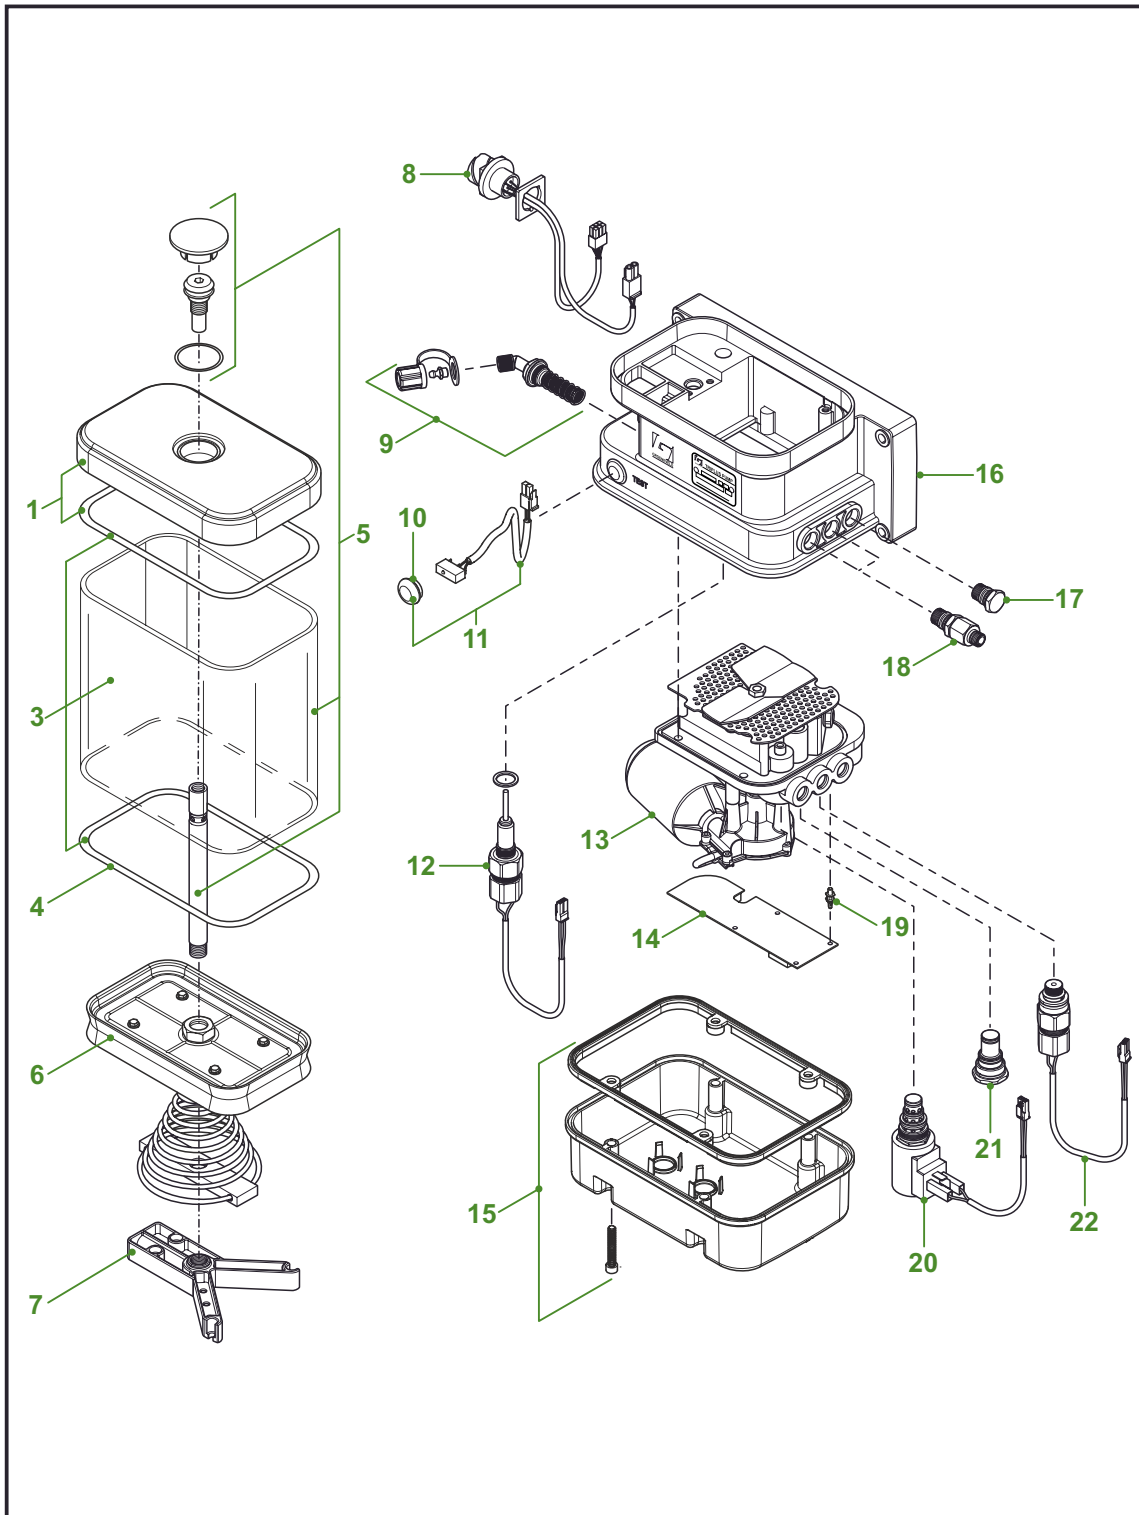

Release date: October 2016

1.9 TriPlus-2 truck pumps 1.5 - 4 liters (expired, replaced by TriPlus-3)

<i>P/n new</i>	<i>P/n old</i>	<i>Supply voltage</i>	<i>Capacity reservoir</i>	<i>Number of outlets</i>	<i>Grease delivery</i>	<i>Maximum pressure</i>
F120495	-	12 Vdc	1.5 liters	2	2.5 cc/min	275 bar
F125351	-	24 Vdc	1.5 liters	2	2.5 cc/min	275 bar
F113092	13016	24 Vdc	2 liters	1	2.5 cc/min	275 bar
F113817	05416	12 Vdc	3 liters	1	2.5 cc/min	275 bar
F124118	14916	12 Vdc	3 liters	3	2.5 cc/min	275 bar
F112672	02516	24 Vdc	3 liters	1	2.5 cc/min	275 bar
F111440	03416	24 Vdc	3 liters	2	2.5 cc/min	275 bar
F112671	03516	24 Vdc	3 liters	3	2.5 cc/min	275 bar
F113095	13116	24 Vdc	4 liters	1	2.5 cc/min	275 bar

<i>Pos</i>	<i>P/n new</i>	<i>P/n old</i>	<i>Description</i>	<i>Pos</i>	<i>P/n new</i>	<i>P/n old</i>	<i>Description</i>
1	F112915		Cover inc O-ring	10	F117253	87301	Push butt. test switch
3	F119664	-	Reservoir kit 1.5 liter	11	F170210		Test switch kit
	F115734	15716	Reservoir kit 2 liter	12	F115728	-	Low level sensor
	F172547	-	Reservoir kit 3 liter	13	F115762	-	Pump unit 12 Vdc
	F172548	-	Reservoir kit 4 liter		F115758	-	Pump unit 24 Vdc
4	F111856	89301	O-ring	14	F212093		Timer exchange kit *)
5	F121176	-	Shaft kit 1.5 l reservoir	15	F112864	87701	Bottom cover
	F121177	88901	Shaft kit 2 l reservoir	16	F112320	-	Pump body
	F121173	-	Shaft kit 3 l reservoir	17	F112265	02816	Pump outlet plug
	F121160	-	Shaft kit 4 l reservoir	18	F113672	02916	Pump outlet M12x1.5
6	F112862	89001	Follower plate 1.5 - 3 l	19	F111296	88301	Timer clip
	F127230	-	Follower plate 4 l	20	F113821	05616	Outlet kit 12 Vdc
7	F115745		Support kit		F113820	03716	Outlet kit 24 Vdc
8	F115730	-	Cable harness	21	F112264	-	Plug
9	F118171	-	Grease filter kit	22	F115726	-	Pressure switch 300bar

*) Replaces F117099 / F115738 timers