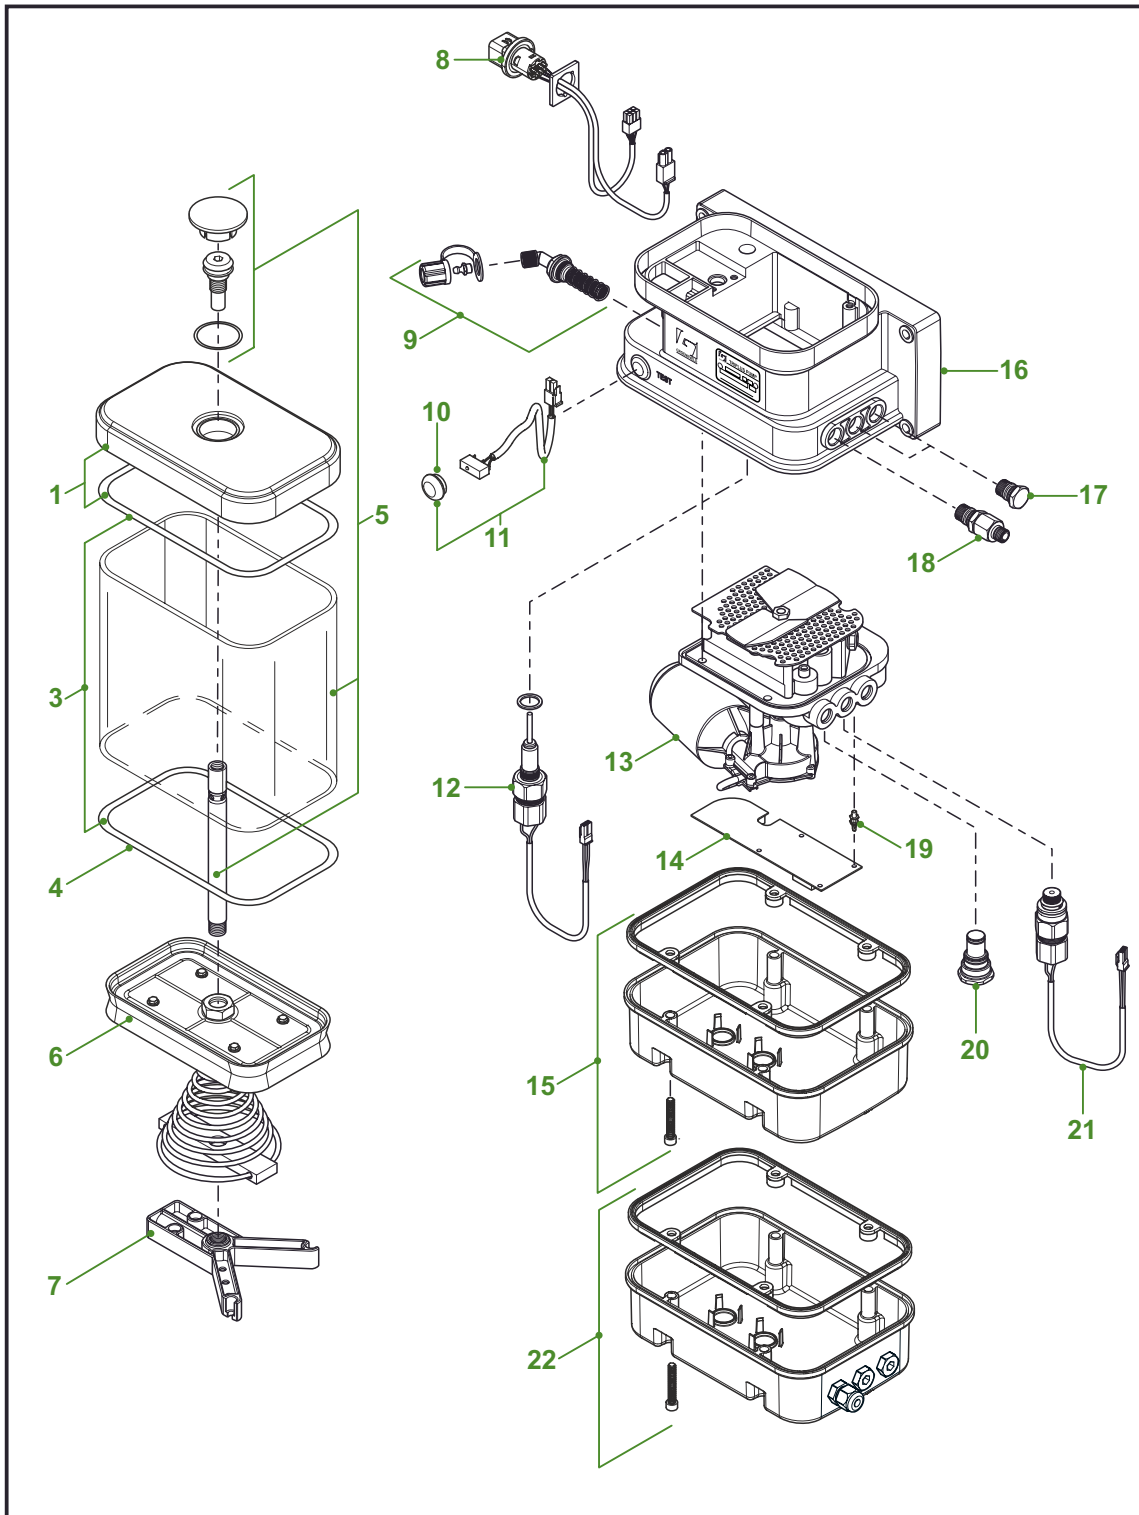

Release date: October 2016

1.2 TriPlus-3 trailer pumps 3 - 4 liters

<i>P/n new</i>	<i>P/n old</i>	<i>Supply voltage</i>	<i>Capacity reservoir</i>	<i>Number of outlets</i>	<i>Grease delivery</i>	<i>Maximum pressure</i>
F129071	-	24 Vdc	3 liters	1	2.5 cc/min	275 bar
F129092		24 Vdc	4 liters	1	2.5 cc/min	275 bar

<i>Pos</i>	<i>P/n new</i>	<i>P/n old</i>	<i>Description</i>	<i>Pos</i>	<i>P/n new</i>	<i>P/n old</i>	<i>Description</i>
1	F112915		Cover inc O-ring	11	F170210		Test switch kit
3	F172547	-	Reservoir kit 3 liter	12	F601391	-	Low level sensor
	F172548	-	Reservoir kit 4 liter	13	F129104	-	Pump unit 24 Vdc
4	F111856	89301	O-ring	14	F130186	-	Timer 12 / 24 Vdc
5	F121173	-	Shaft kit 3 l reservoir	15	F112864	87701	Bottom cover
	F121160	-	Shaft kit 4 l reservoir	16	F112320	-	Pump body
6	F112862	89001	Follower plate 1.5 - 3 l	17	F112265	02816	Pump outlet plug
	F127230	-	Follower plate 4 l	18	F113672	02916	Pump outlet M12x1.5
7	F115745		Support kit	19	F111296	88301	Timer clip
8	F129101	-	Cable harness	20	F112264	-	Plug
9	F118171	-	Grease filter kit	21	F129108	-	Pressure switch 300bar
10	F117253	87301	Push butt. test switch	22	F130205	-	Block swith cover kit

Release date: October 2016