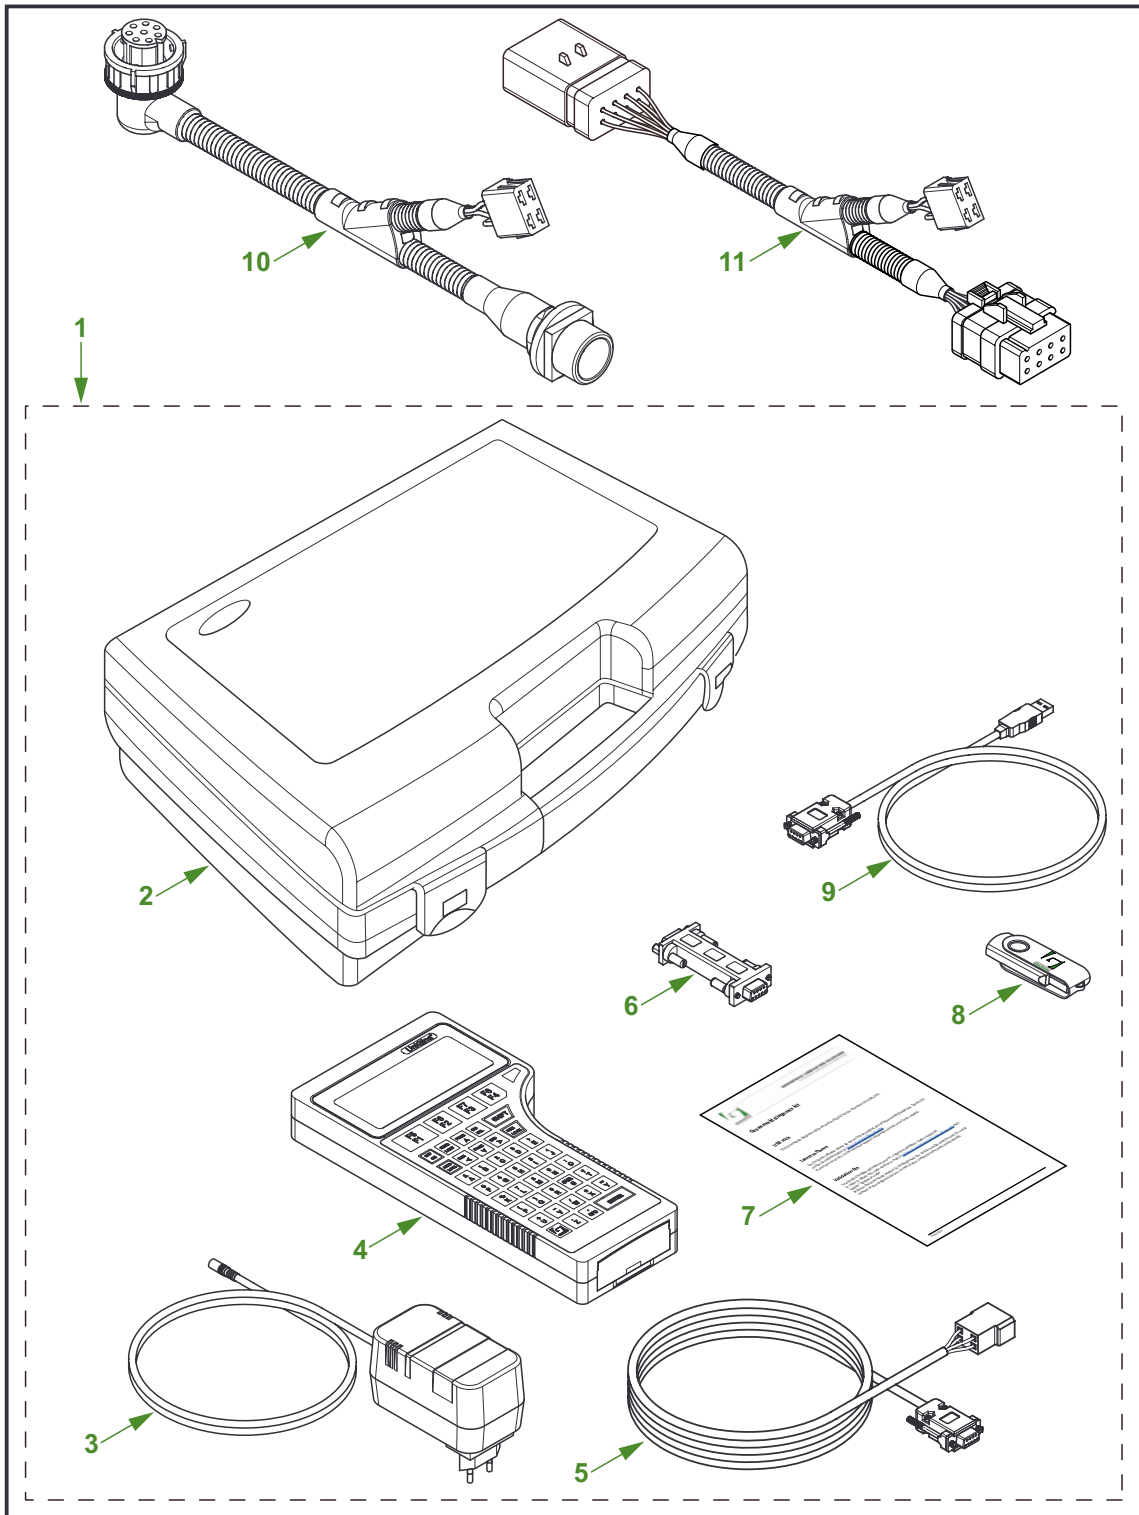

Release date: October 2016

4.1 UniGINA kit

<i>Pos</i>	<i>Part nr.</i>	<i>Description</i>
1	F121604	UniGINA kit
2	F121605	Diagnosis case
3	F120537/1	Power supply UniGINA
4	F178644	UniGINA
5	F121401	Data cable UniGINA
6	F205694	Converter RS232
7	F603607	Diagnosis kit instruction
8	F603602	USB UniGINA
9	F127437	PC-UniGINA cable
-	F212313	Validation code TriPlus / BreakAlube / OnePlus
10	F113110	Y-cable TriPlus-2 / BreakAlube-2 / OnePlus / Oilmaster
11	F124310	Y-cable TriPlus-3 / BreakAlube-3 / Twin-3