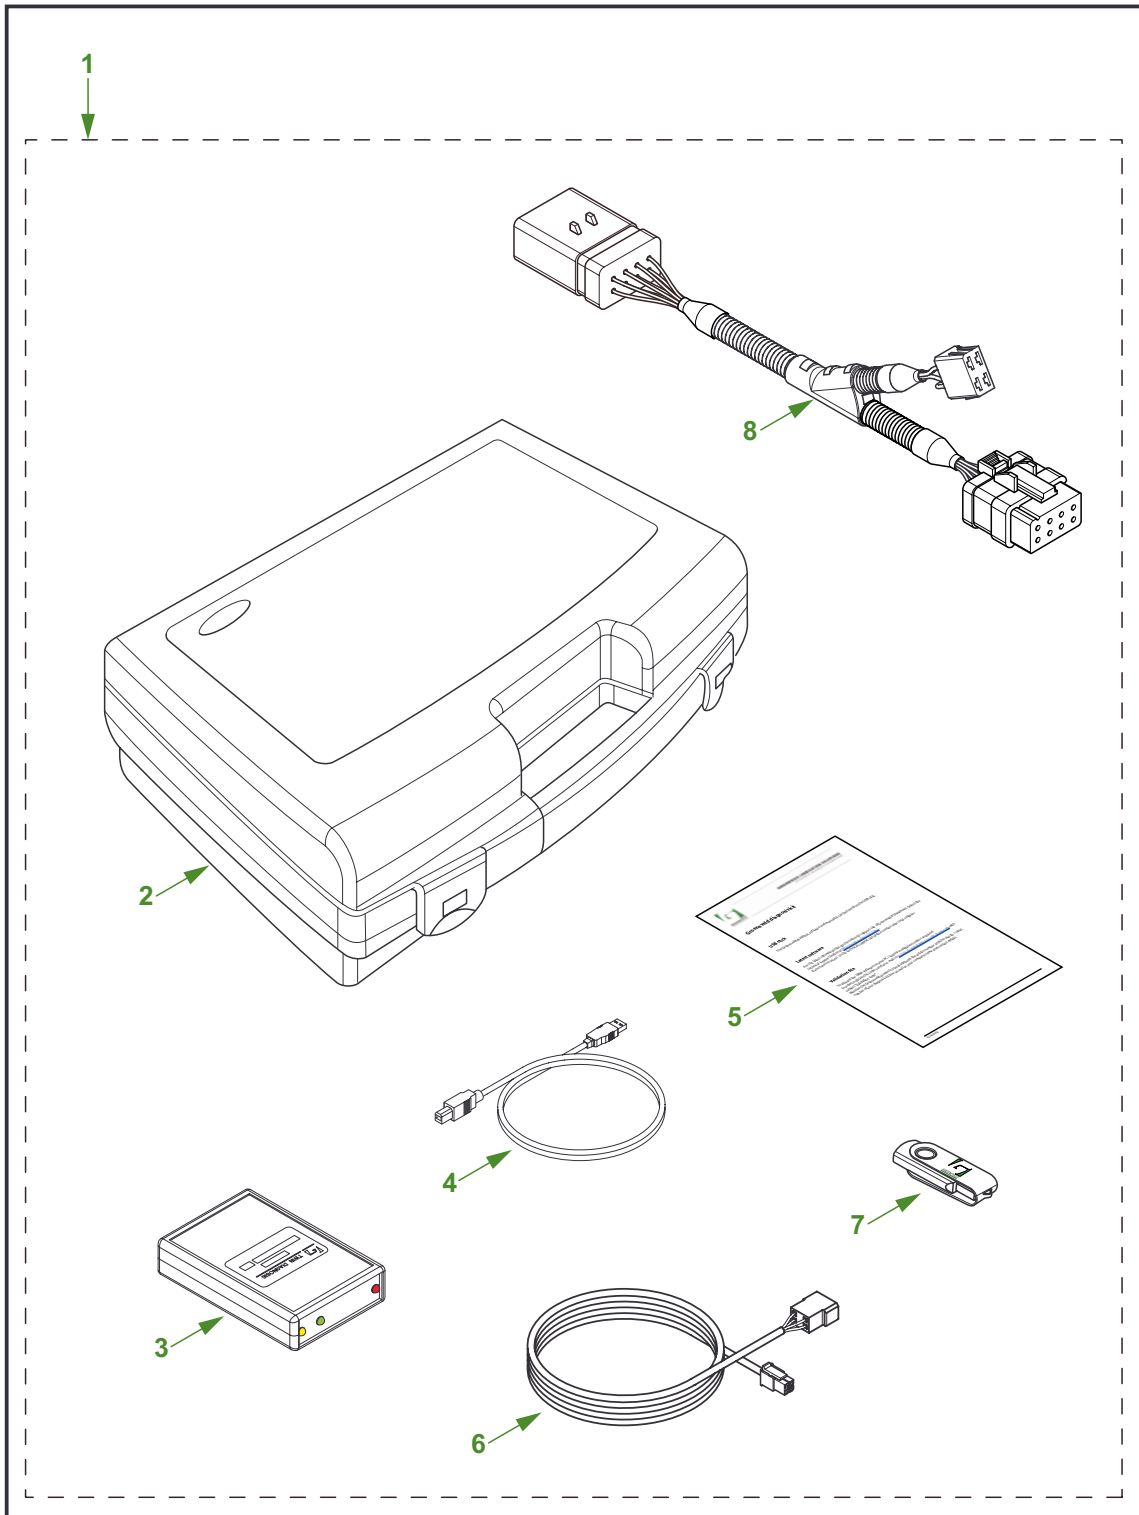

Release date: October 2016

4.2 PC-GINA kit TriPlus-3 / BreakAlube-3

<i>Pos</i>	<i>Part nr.</i>	<i>Description</i>
1	F601976	PC-GINA kit TriPlus-3 / BrealAlube-3
2	F121605	Diagnosis case
3	F124299	Diagnosis interface
4	F124309	USB cable
5	F603607	Diagnosis kit instruction
6	F124311	Data cable PC-GINA
7	F603603	USB PC-GINA
-	F601890	PC-GINA TriPl/BrAl-3 license
8	F124310	Y-cable TriPlus-3 / BreakAlube-3 / Twin-3