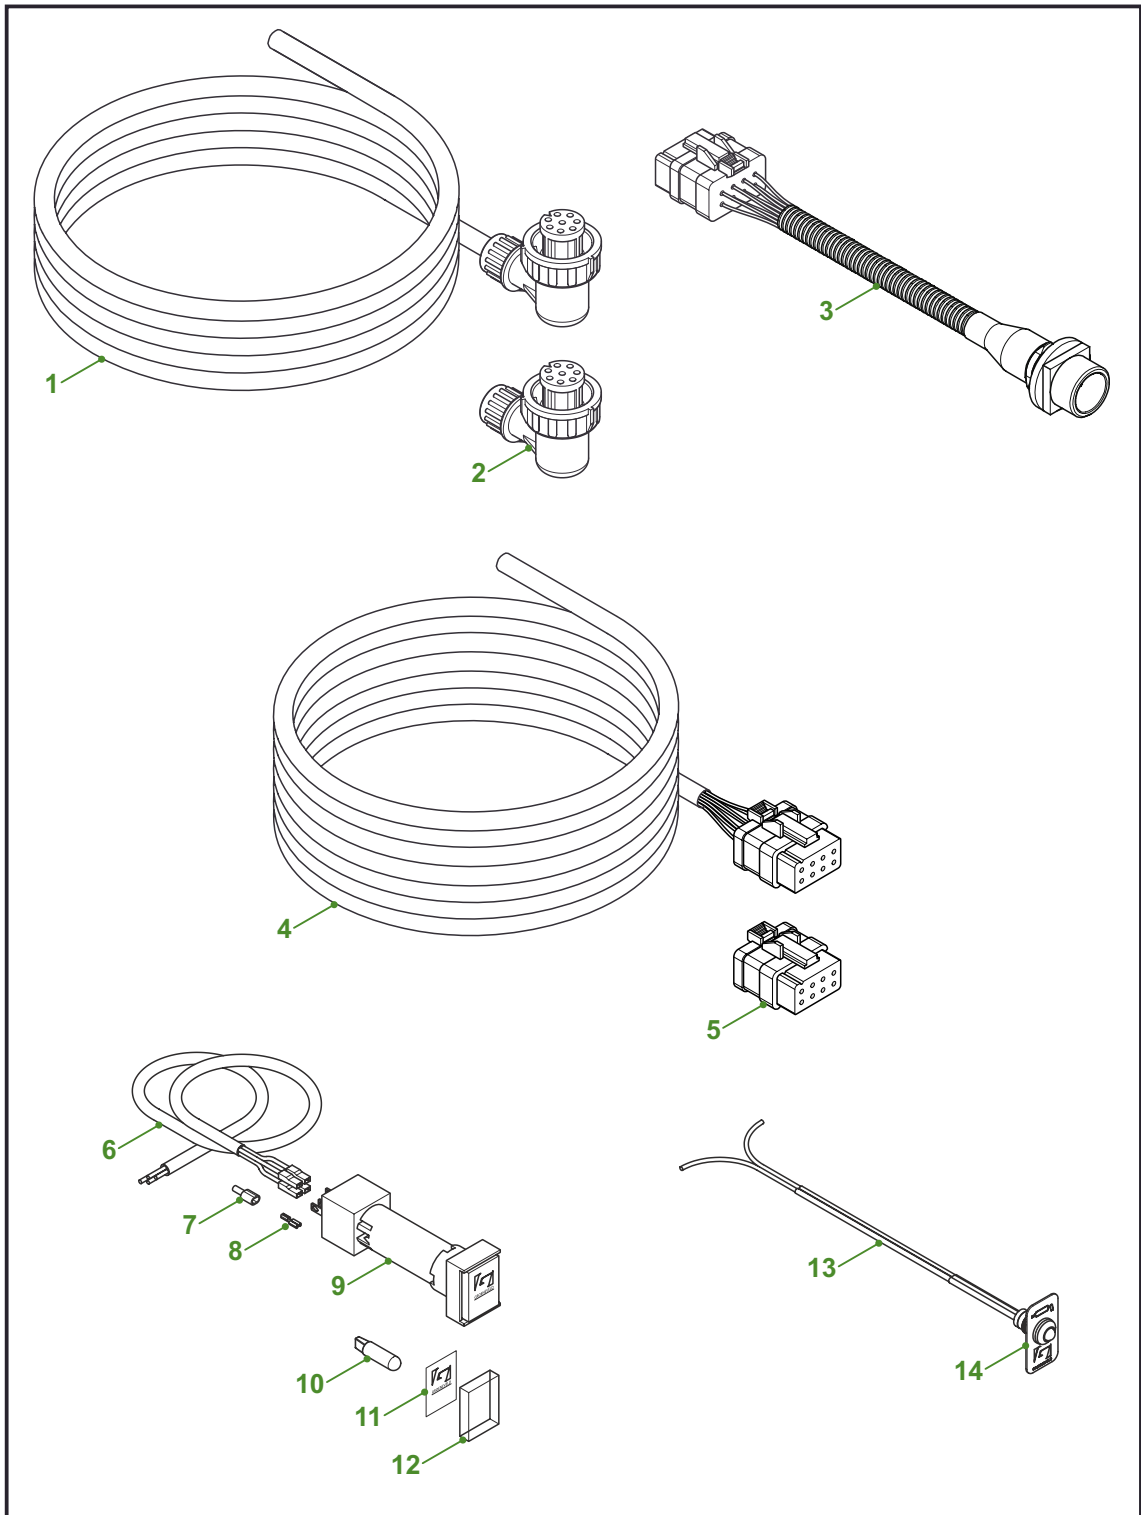

Release date: October 2016

2. ELECTRICAL PARTS

Release date: October 2016

YOUR EFFICIENCY IS OUR CHALLENGE

Release date: October 2016

2.1 Electrical parts

Pos	P/n new	P/n old	Description
1	F108680	08116	BreakAlube-2 / OnePlus / TriPlus-2 cable harness 8-core / 7 meter / ADR
	F123744	08016	BreakAlube-2 / OnePlus / TriPlus-2 cable harness 8-core / 15 meter / ADR
	F108688	08316	TriPlus-2 cable harness 2-core / 12 meter / trailer
2	F114443	13112	BreakAlube-2 / OnePlus-2 / TriPlus-2 connector kit 8-core
3	F129671	-	BreakAlube-2 / TriPlus-2 -> BreakAlube-3 / TriPlus-3 cable
4	F129142	-	BreakAlube-3 / TriPlus-3 cable harness 8-core / 7 meter / truck
	F129827	-	BreakAlube-3 / TriPlus-3 cable harness 8-core / 15 meter / truck
	F129775	-	TriPlus-3 cable harness 3-core / 7 meter / trailer
	F129143	-	TriPlus-3 cable harness 5-core / 7 meter / trailer
	F123724	-	EcoPlus cable harness 8-core / 7 meter
	F123728	-	EcoPlus cable harness 8-core / 15 meter
	F129143		EcoPlus cable harness 5-core / 7 meter trailer
5	F127305	-	BreakAlube-3 / TriPlus-3 connector kit 8-core
6	F106633	15033	Cable harness
7	F113015	00617	Cover flat plate sleeve
8	F113014	00517	Flat plate sleeve
9	F175119	-	Switch 24 Vdc on/off
10	F112769	24933	Bulb 12 Vdc
	F116127	20633	Bulb 24 Vdc
11	F175122	-	Text window
12	F112842	86801	Lamp cover yellow
13	F105891	24009	LED yellow
14	F120306	97601	Text plate LED