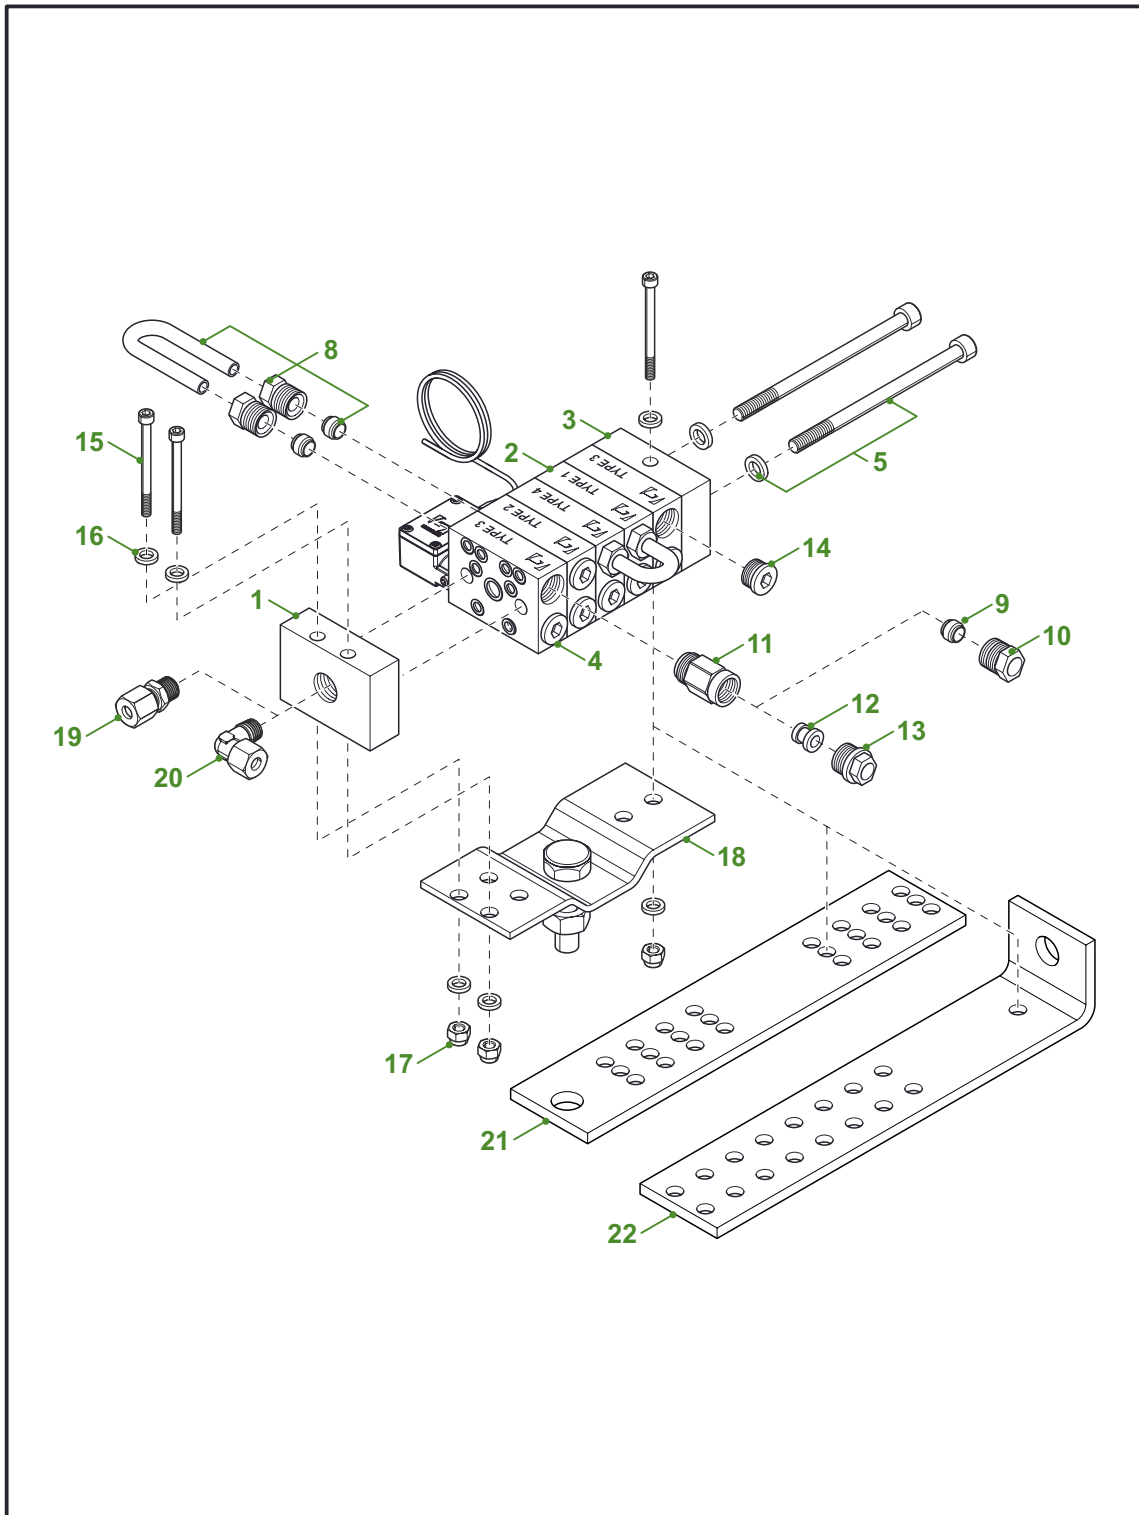

Notes

Release date: October 2016

3. BLOCKS

Release date: October 2016

YOUR EFFICIENCY IS OUR CHALLENGE

Release date: October 2016

3.1 Blocks & block parts

Pos	P/n new	P/n old	Description
1	F604835		Head block Zn/Ni
2	F604836		Middle block type 1 (2x 0.045cc) Zn/Ni
	F604837		Middle block type 2 (2x 0.075cc) Zn/Ni
	F604838		Middle block type 3 (2x 0.125cc) Zn/Ni
	F604839		Middle block type 4 (2x 0.200cc) Zn/Ni
	F604840		Middle block type 6 (2x 0.300cc) Zn/Ni
3	F604841		End block Zn/Ni
4	F605415	-	Middle block type 3 (2x 0.125cc) with block switch sensor Zn/Ni
	F605414	-	Middle block type 4 (2x 0.200cc) with block switch sensor Zn/Ni
5	F604842		Bolt kit 3 middle blocks (M6x65mm) Zn/Ni
	F604843		Bolt kit 4 middle blocks (M6x80mm) Zn/Ni
	F604844		Bolt kit 5 middle blocks (M6x100mm) Zn/Ni
	F604845		Bolt kit 6 middle blocks (M6x115mm) Zn/Ni
	F604846		Bolt kit 7 middle blocks (M6x130mm) Zn/Ni
	F604847		Bolt kit 8 middle blocks (M6x145mm) Zn/Ni
	F604848		Bolt kit 9 middle blocks (M6x165mm) Zn/Ni
	F604849		Bolt kit 10 middle blocks (M6x180mm) Zn/Ni
	F604850		Bolt kit 11 middle blocks (M6x196mm) Zn/Ni
	F604851		Bolt kit 12 middle blocks (M6x210mm) Zn/Ni
8	F604852		By-pass kit 6mm Zn/Ni
9	F000585	10801	Cutting ring $\varnothing 3/16''$ BR
	F000658	09808	Cutting ring $\varnothing 6$ mm BR
	F114441		Cutting ring $\varnothing 6$ mm ST
10	F604856		Nut $\varnothing 3/16''$ - M12x1 Zn/Ni
	F604857		Nut $\varnothing 6$ mm - M12x1 Zn/Ni
11	F604855		Non-return valve Zn/Ni
12	F114060	06616	Push-in ring $\varnothing 3/16''$
	F114061	10316	Push-in ring $\varnothing 6$ mm
13	F604858		Push-in nut $\varnothing 3/16$ Zn/Ni
	F604859		Push-in nut $\varnothing 6$ mm Zn/Ni
14	F604860		Threaded plug M12x1 Zn/Ni
15	F110864	125045	Allen screw M5x45
	F604962		Allen screw M5x45 Zn/Ni
	F111740	125050	Allen screw M5x50
	F213345	125025	Allen screw M5x55
16	F173771	300005	Plain washer M5
	F604964		Plain washer M5 Zn/Ni
	F110867		lock washer M5
	F604965		lock washer M5 Zn/Ni
17	F116383	220005	Self-locking nut M5